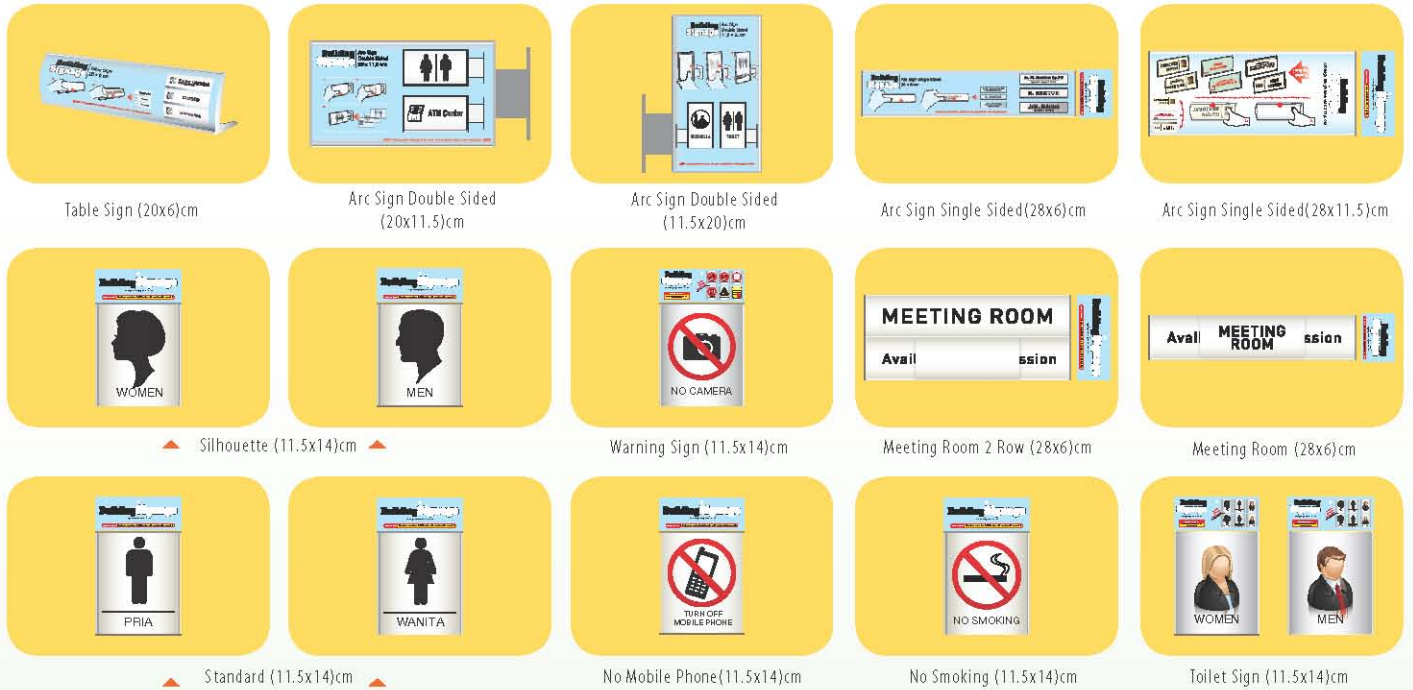

Building Signage in Store